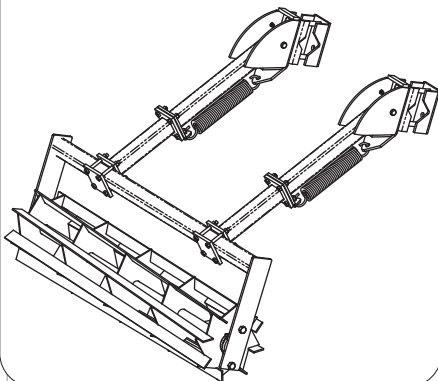

Technical Specifications: Rovic 3-Point or Trailed DLB 12 Chisel Plough

CHARACTERISTICS	3-Point Mounted				Trailed
	CG10070	CG10071	CG10072	JD81075	CH20000
NUMBER OF TINES	5 or 7	9 or 11	13 or 15	19 or 21 or 23	23 or 25 or 27
NUMBER OF RANKS	2				3
ATTACHMENT	Cat.2 & 3				Trailed
WORKING WIDTH	1.5 & 2.1m	2.7 & 3.3m	3.9 & 4.5m	5.7 / 6.3 / 6.9m	6.9 / 7.5 / 8.1m
APPROXIMATE TRACTOR SIZE	50 - 70kw	90 - 110kw	130 - 150kw	190 - 230 kw	230 - 270kw
TINE FITTED	DLB 12				DLB 12
WORKING DEPTH	Up to 300mm				Up to 300mm
TINE SPACING	300mm				300mm
UNDERFRAME CLEARANCE	725mm				725mm
HYDRAULIC FOLDING WINGS	-	-	-	Standard	Standard
DEPTH CONTROL					
MECHANICAL WHEELS (600 x 14)	1 x set			-	-
MECHANICAL WHEELS (750 x 16)	-	-	-	2 x sets	2 x sets
HYDRAULIC SELF PHASING TANDEM WHEELS	-	-	-	-	2 x sets

OPTIONAL EQUIPMENT

CRUMBLE ROLLERS	Optional	Optional
SEEDBED ROLLER	Optional	Optional
FINGERS HARROW	Optional	Optional

All weights, measurements & specifications are approximate and subject to change without prior notification

OPTIONAL EQUIPMENT

SEEDBED ROLLER(S)