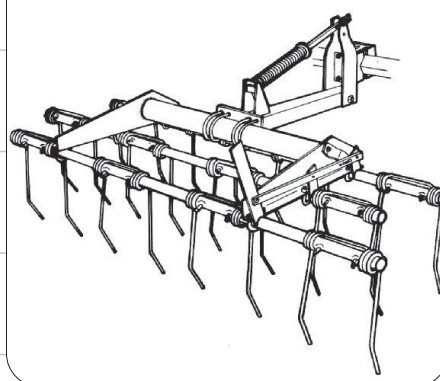

300mm Working depth
Aggressive Soil Penetration

SINGLE leaf spring trip action (no shearbolts!)

Scan this QR code
and subscribe to the
Rovic Leers newsletter

Leading Farming Technology

Technical Specifications: Rovic 3-Point or Trailed DLB 12 Chisel Plough

CHARACTERISTICS	3-Point Mounted				Trailed
	CG10070	CG10071	CG10072	JD81075	CH20000
NUMBER OF TINES	5 or 7	9 or 11	13 or 15	19 or 21 or 23	23 or 25 or 27
NUMBER OF RANKS	2				3
ATTACHMENT	Cat.2 & 3				Trailed
WORKING WIDTH	1.5 & 2.1m	2.7 & 3.3m	3.9 & 4.5m	5.7 / 6.3 / 6.9m	6.9 / 7.5 / 8.1m
APPROXIMATE TRACTOR SIZE	50 - 70kw	90 - 110kw	130 - 150kw	190 - 230 kw	230 - 270kw
TINE FITTED	DLB 12				DLB 12
WORKING DEPTH	Up to 300mm				Up to 300mm
TINE SPACING	300mm				300mm
UNDERFRAME CLEARANCE	725mm				725mm
HYDRAULIC FOLDING WINGS	-	-	-	Standard	Standard
DEPTH CONTROL					
MECHANICAL WHEELS (600 x 14)	1 x set			-	-
MECHANICAL WHEELS (750 x 16)	-	-	-	2 x sets	2 x sets
HYDRAULIC SELF PHASING TANDEM WHEELS	-	-	-	-	2 x sets

OPTIONAL EQUIPMENT

CRUMBLE ROLLERS	Optional	Optional
SEEDBED ROLLER	Optional	Optional
FINGERS HARROW	Optional	Optional

All weights, measurements & specifications are approximate and subject to change without prior notification

OPTIONAL EQUIPMENT

SEEDBED ROLLER(S)

FINGER HARROW

SOUTH AFRICA

Cape Town Tel: +27 (0)21 907 1700
 Johannesburg Tel: +27 (0)11 396 6200
 Pietermaritzburg Tel: +27 (0)33 346 27 27

www.rovicleers.co.za
 Leading Farming Technology